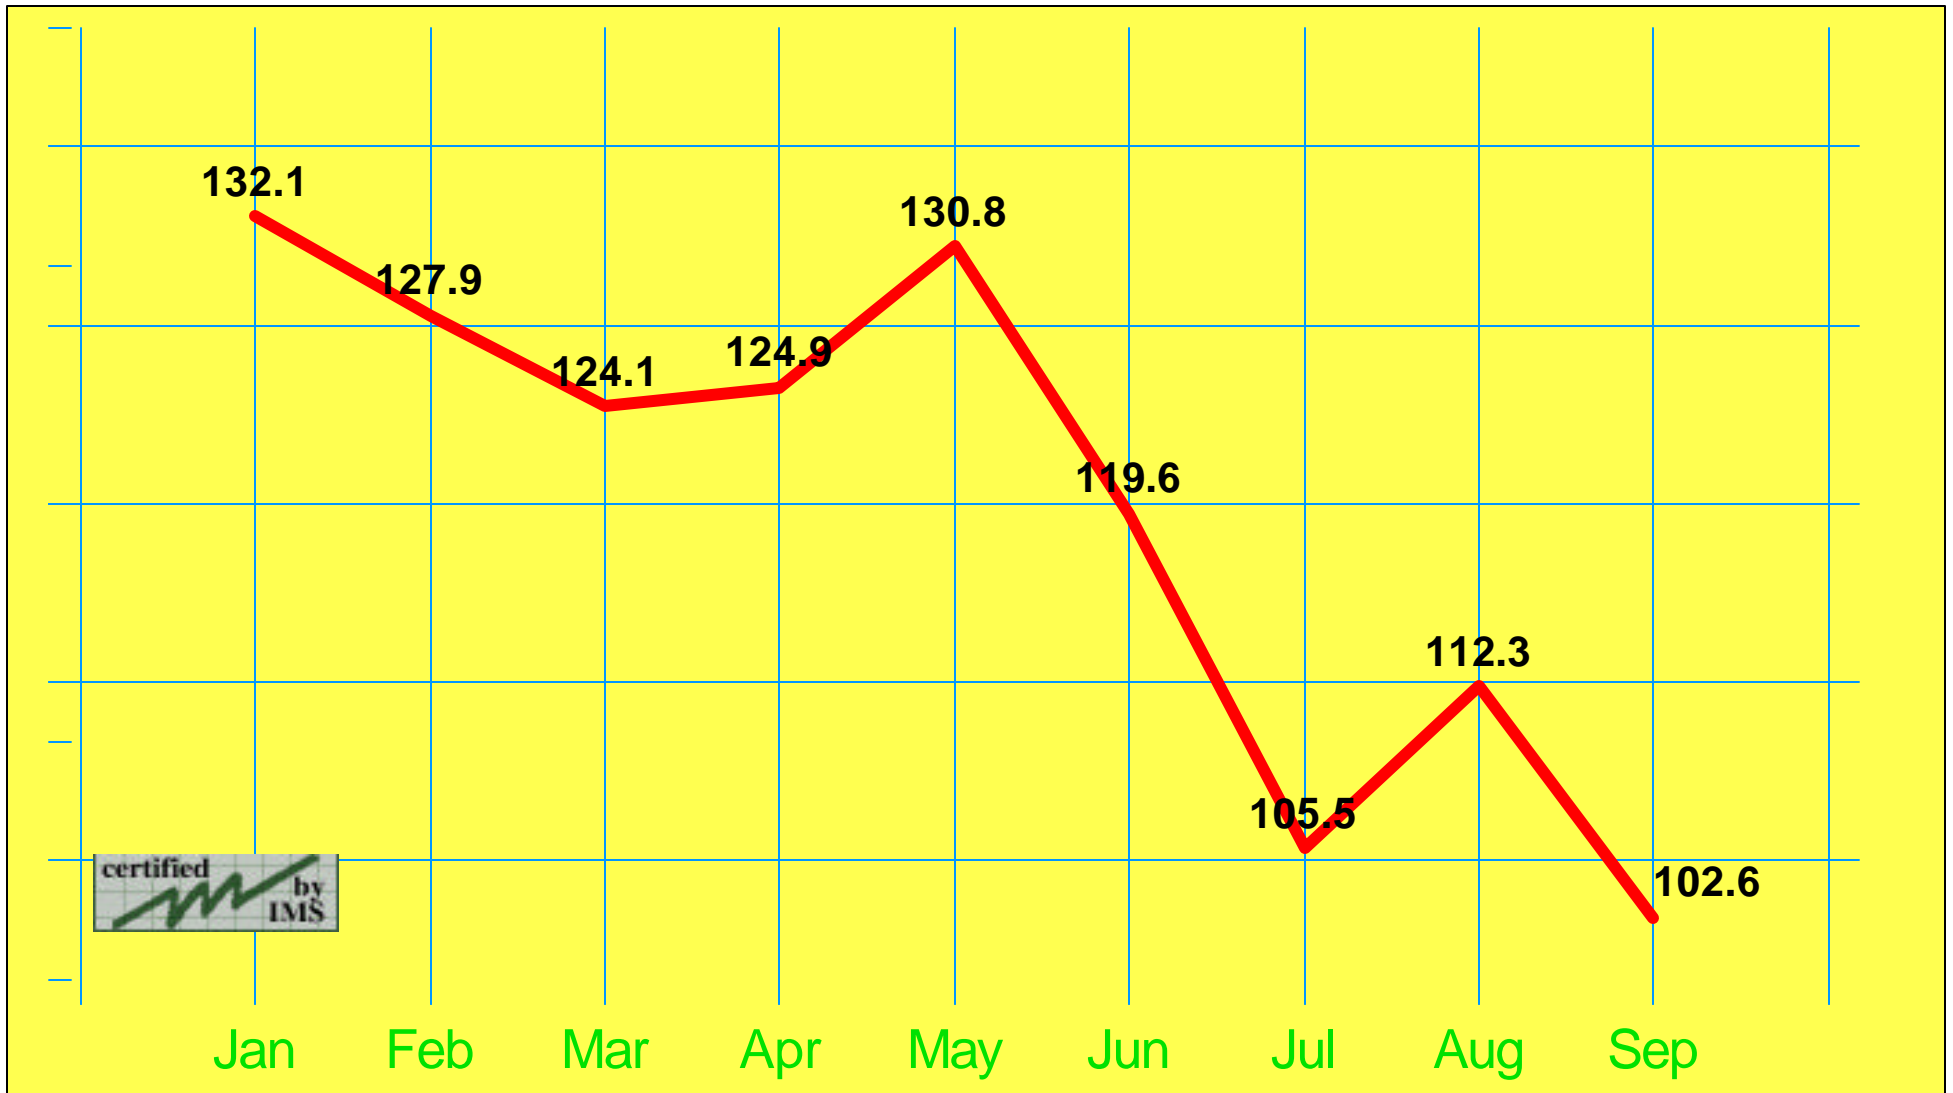

North East Wisconsin

Oct. 1, 2002, Average days on market

To find out how using this graph can save you thousands of dollars, contact Gerry O'Connor.